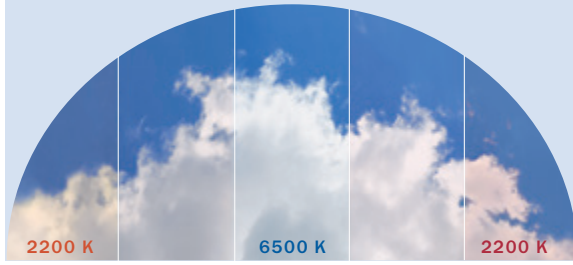

I R I S™ SUNRISE TO SUNSET

BIOMIMICRY FOR RESTORATIVE INTERIORS

Sky Factory pioneered the world's first circadian *illusion of nature™* over a decade ago, before tunable lighting was commercially available. I R I S, the company's 2nd generation system, is able to generate a remarkable, real-time simulation of daylight.