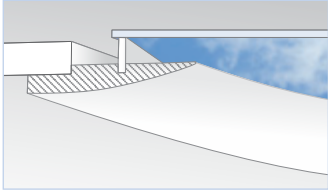

5' x 8'

4' x 6'

5'

4'

3'

The gap between trim frame and SkyTile is a vacant interstice above the ceiling plane.

REVELATION SKYCEILING™

Developed for deep plan and high spaces, Sky Factory's Revelation SkyCeiling features our most elegant and robust skylight framework, establishing a captivating and restorative environment.

In ceilings greater than 9' (2.7m.) in height, the Revelation SkyCeiling creates a captivating, geometrically sculpted portal to nature.

Features

- Self-supporting framework
- Architecturally sculpted reveal
- Available in 6 standard sizes: 2'x6', 3'x3', 3'x4', 4'x4', 3'x6', 4'x6'
- Custom panels available
- Ideal for public spaces
- Can be installed directly in a hard ceiling. Grid-compatible, but not required