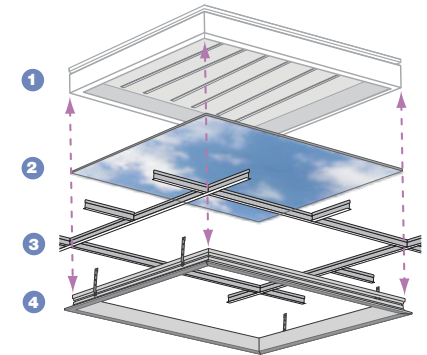

5' x 8'

4' x 6'

5'

4'

3'

The gap between trim frame and SkyTile is a vacant interstice above the ceiling plane.

REVELATION SKYCEILING™

Developed for deep plan and high spaces, Sky Factory's Revelation SkyCeiling features our most elegant and robust skylight framework, establishing a captivating and restorative environment.

In ceilings greater than 9' (2.7m.) in height, the Revelation SkyCeiling creates a captivating, geometrically sculpted portal to nature.

Features

- Self-supporting framework
- Architecturally sculpted reveal
- Available in 6 standard sizes: 2'x6', 3'x3', 3'x4', 4'x4', 3'x6', 4'x6'
- Custom panels available
- Ideal for public spaces
- Can be installed directly in a hard ceiling. Grid-compatible, but not required

Revelation SkyCeilings reduce acute stress and anxiety in any setting.

Elements of a Revelation SkyCeiling

- 1 LED Lighting Systems** Provide uniform daylight-quality light
- 2 SkyTiles™** Durable, translucent photographic panels
- 3 Ceiling Grid** Works on client provided standard or custom grids
- 4 Elevators** Architectural reveals that enhance perspective