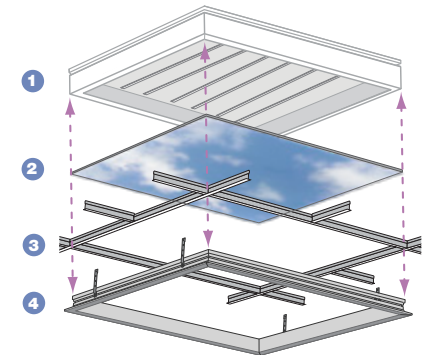

5' x 8'

4' x 6'

5'

4'

3'

The gap between trim frame and SkyTile is a vacant interstice above the ceiling plane.

REVELATION SKYCEILING™

Developed for deep plan and high spaces, Sky Factory's Revelation SkyCeiling features our most elegant and robust skylight framework, establishing a captivating and restorative environment.

In ceilings greater than 9' (2.7m.) in height, the Revelation SkyCeiling creates a captivating, geometrically sculpted portal to nature.

Features

- Self-supporting framework
- Architecturally sculpted reveal
- Available in 6 standard sizes: 2'x6', 3'x3', 3'x4', 4'x4', 3'x6', 4'x6'
- Custom panels available
- Ideal for public spaces
- Can be installed directly in a hard ceiling. Grid-compatible, but not required

Now available: 6' x 8' Revelation SkyCeilings featuring 2' x 6' and 4' x 6' gridless panels.

Elements of a Revelation SkyCeiling

- 1 LED Lighting Systems** Provide uniform daylight-quality light
- 2 SkyTiles™** Durable, translucent photographic panels
- 3 Ceiling Grid** Works on client provided standard or custom grids
- 4 Elevators** Architectural reveals that enhance perspective